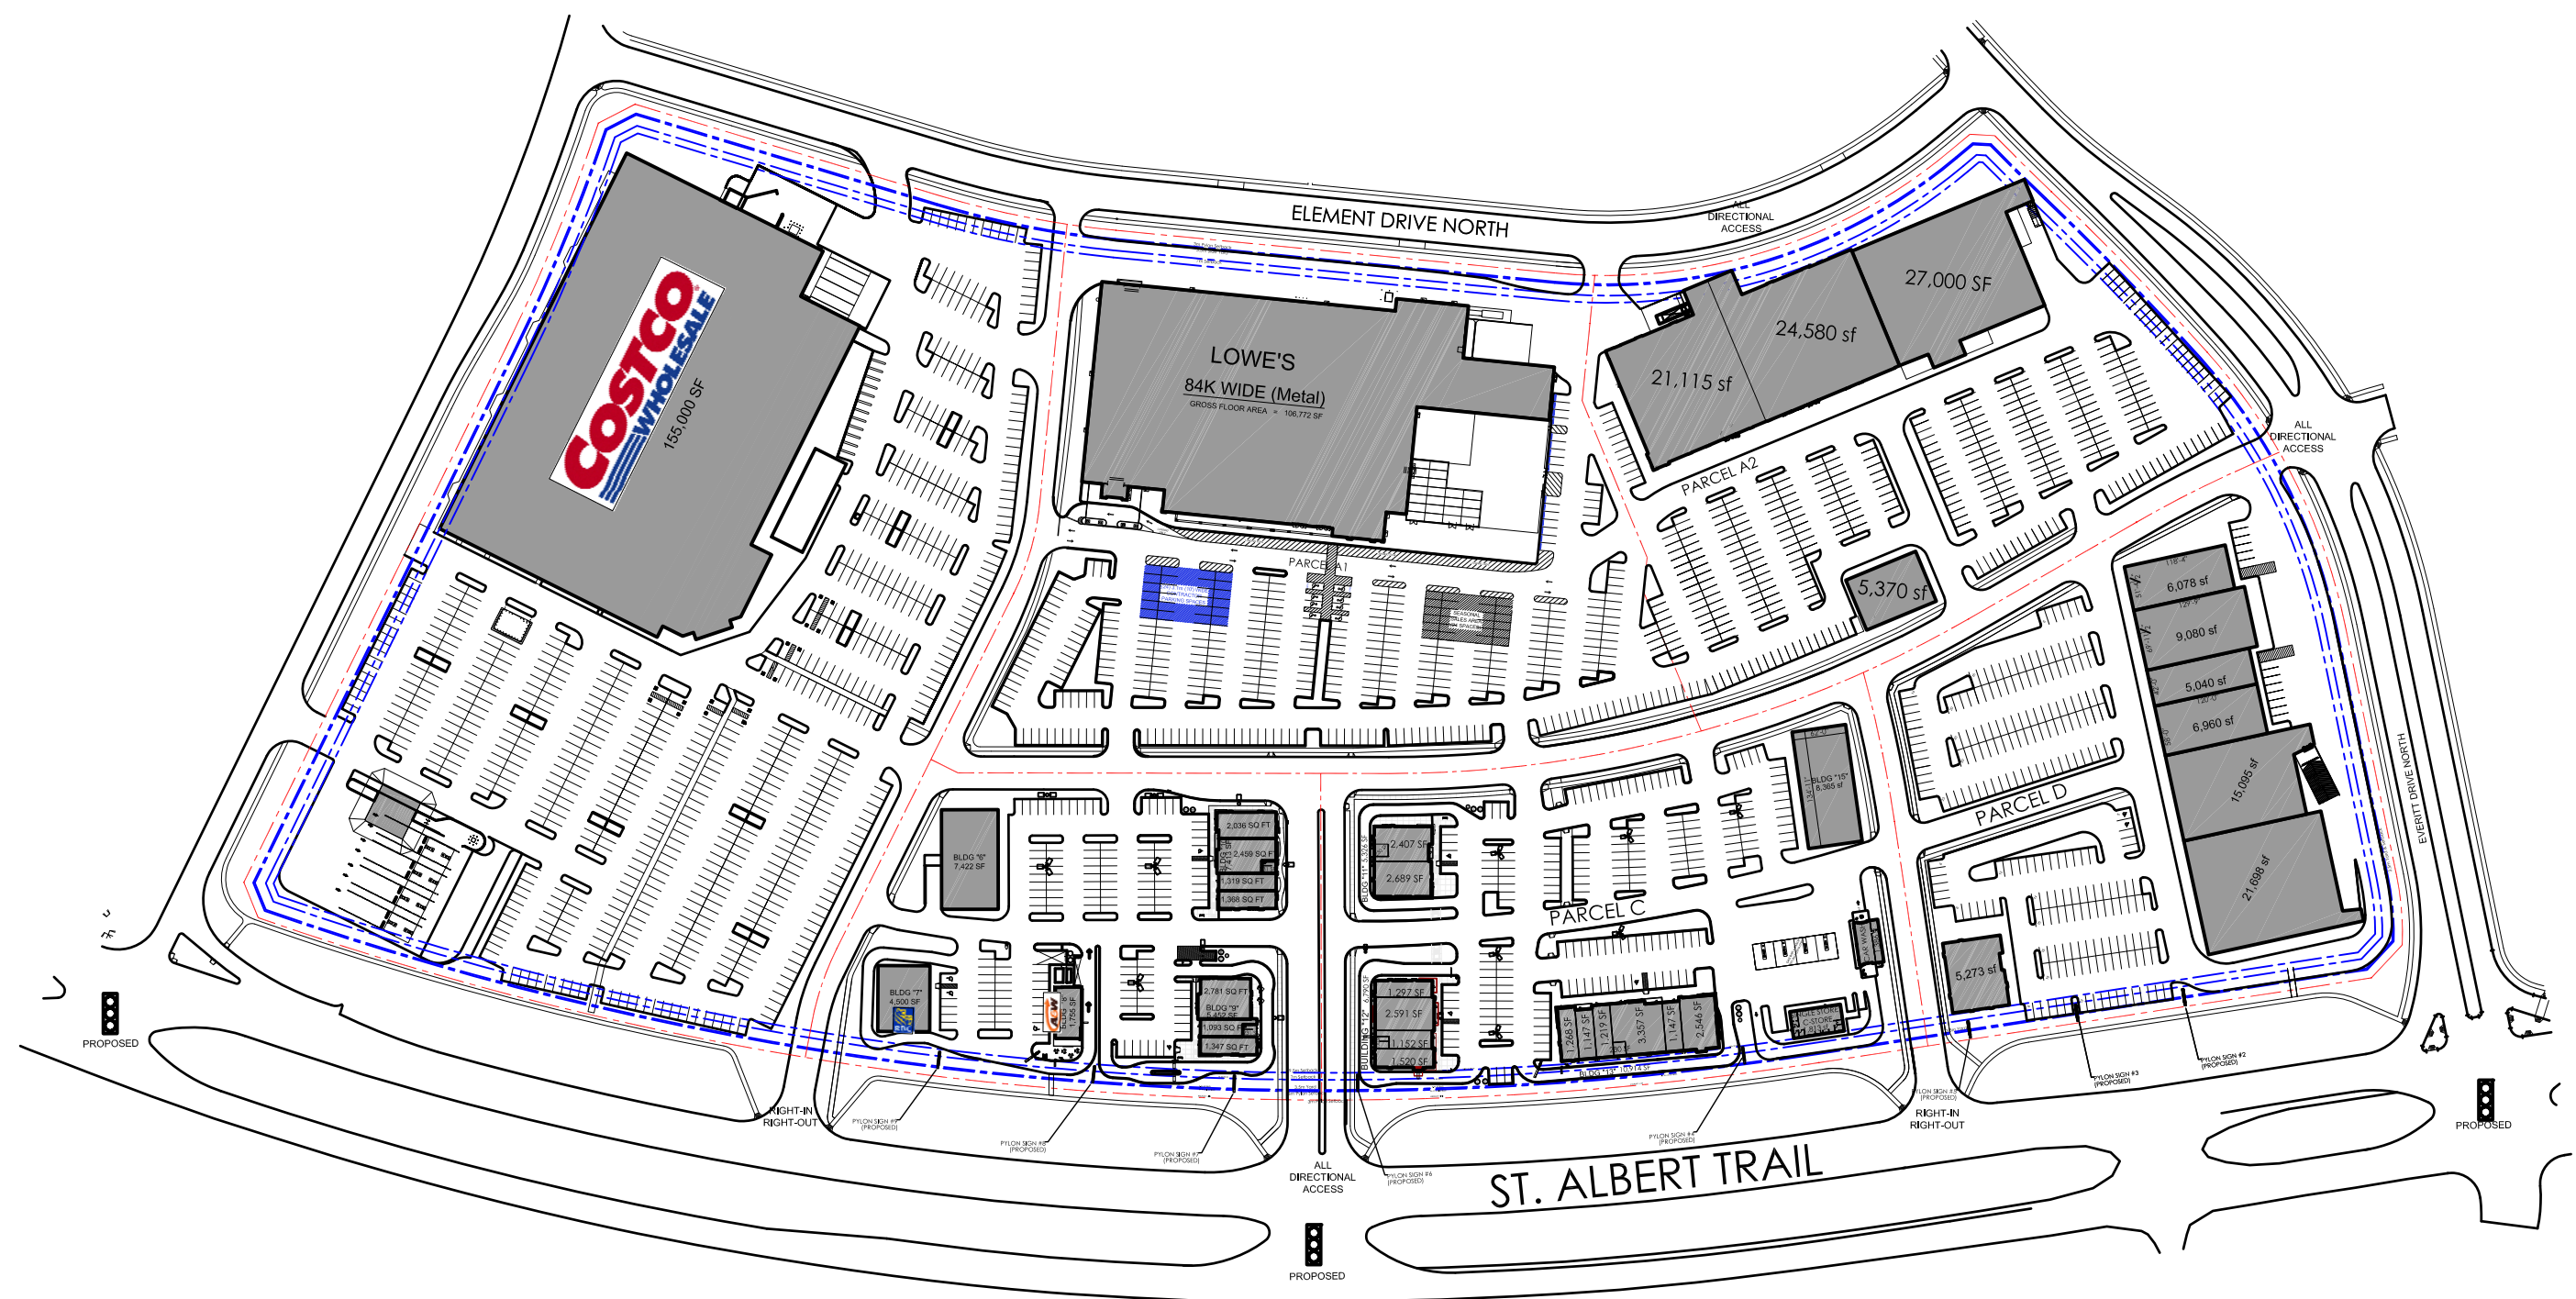

No.	ISSUED FOR	DATE
1	Office Use Only	26/09/14
2	Office Use Only	04/11/14
3	Office Use Only	09/12/14
4	Office Use Only	11/03/15
5	Office Use Only	24/04/15
6	Office Use Only	03/09/15
6	Office Use Only	23/10/15

PROJECT

ERIN RIDGE
ST. ALBERT, ALBERTA

SITE PLAN

ARCHITECTURAL CONSULTANT   DRAWING DATE

ELECTRICAL CONSULTANT   DRAWING DATE

UTILITIES CONSULTANT   DRAWING DATE

LANDSCAPING CONSULTANT   DRAWING DATE

DRAWN BY: KM   CHECKED BY: CD

DATE: October 23, 2015

A0-0

1 SITE PLAN
A0-0