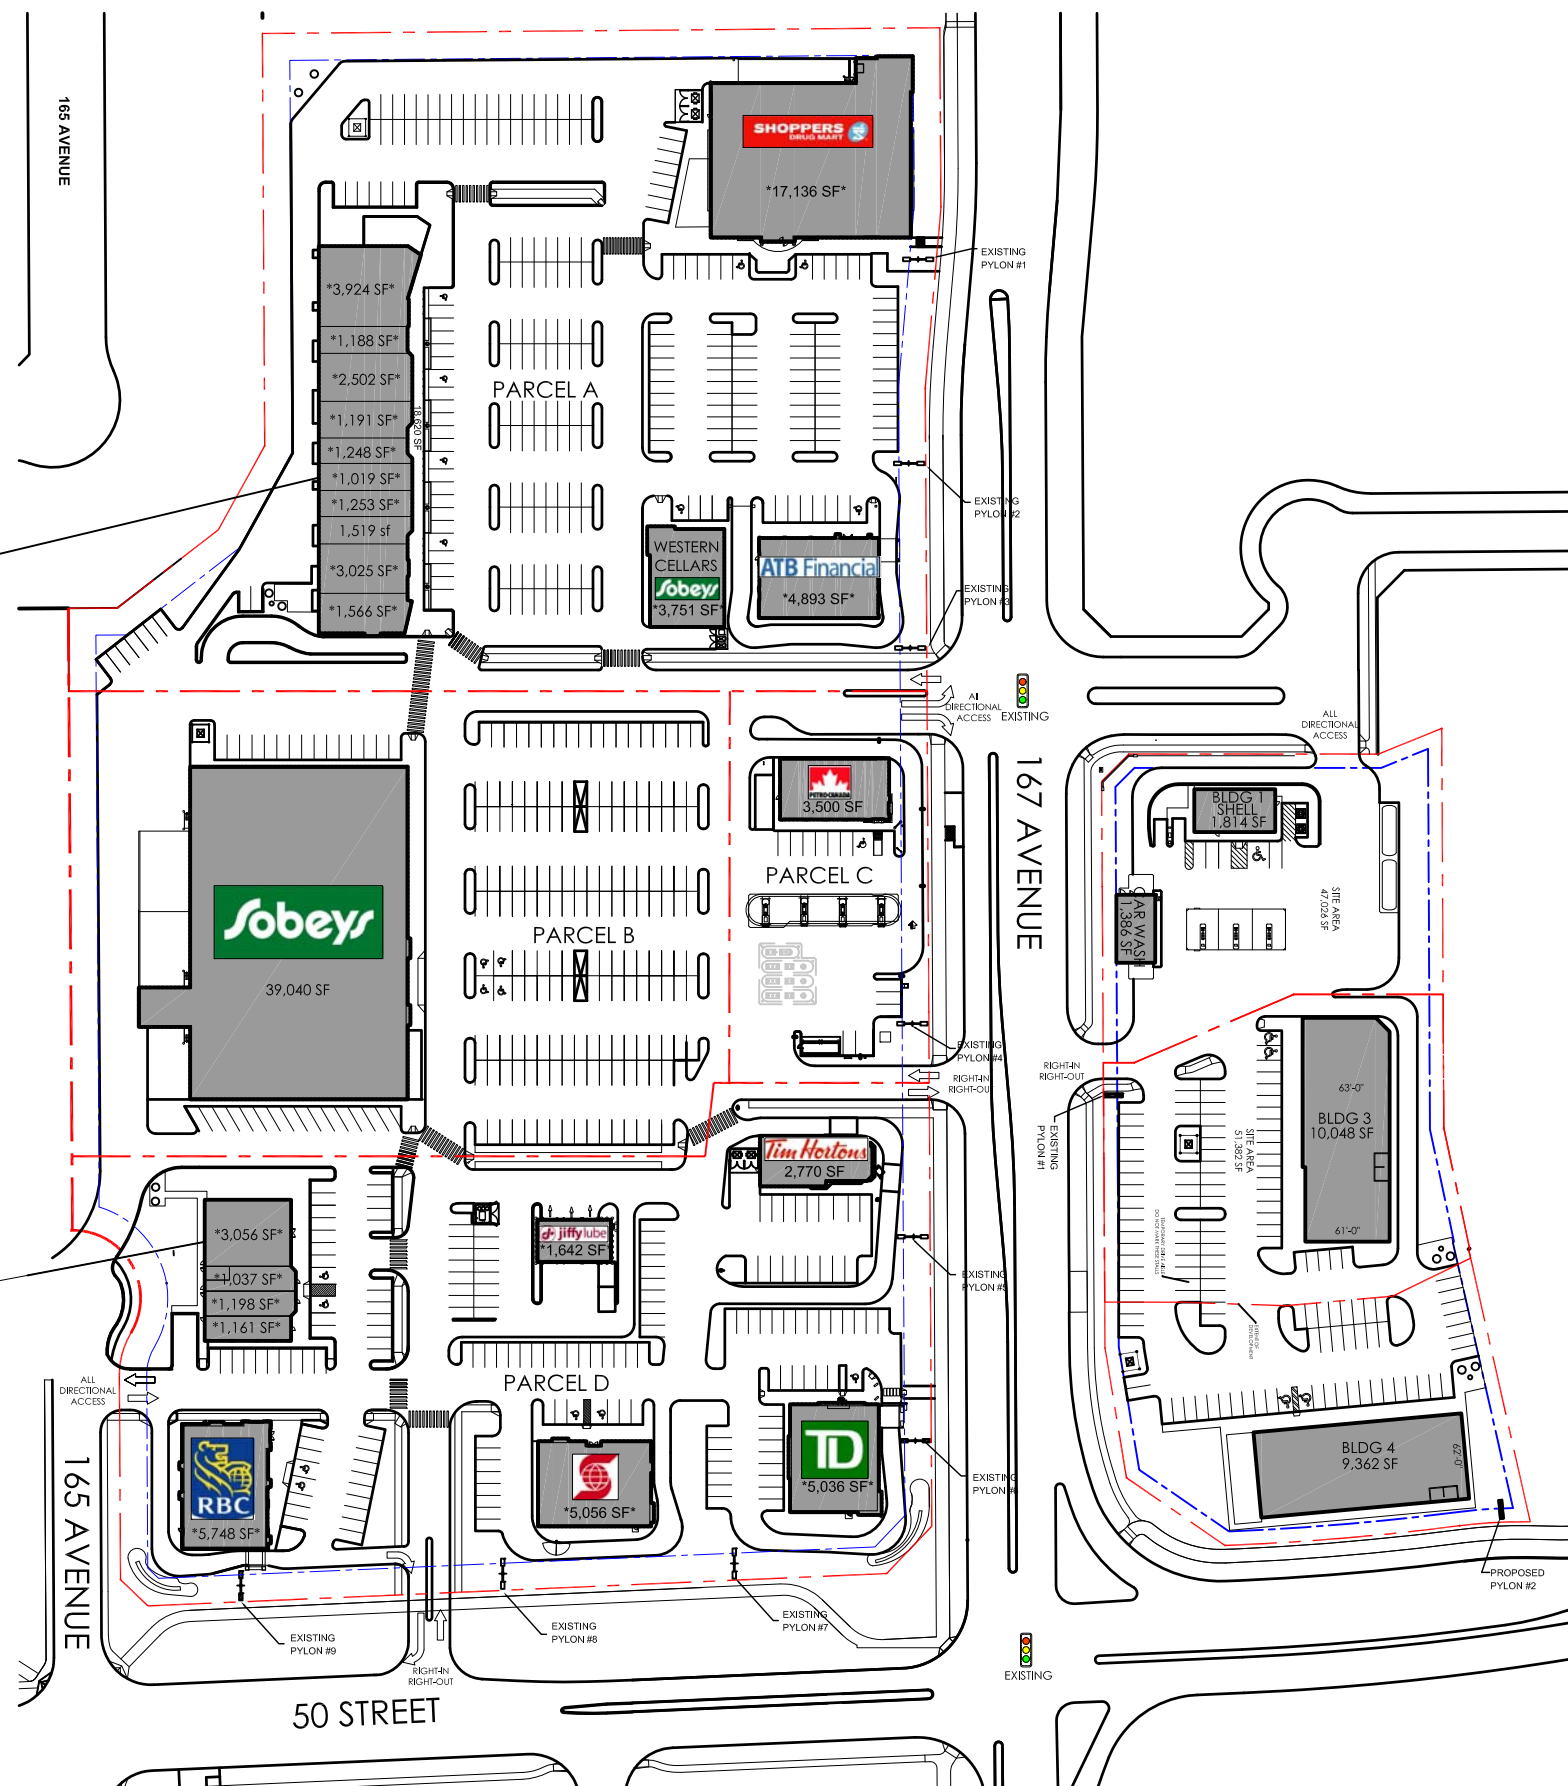

No.	ISSUED FOR	DATE (DD/MM/YY)
1	Office Use Only	26/09/14
2	Office Use Only	04/11/14
3	Office Use Only	09/12/14
4	Office Use Only	06/02/15
5	Office Use Only	24/04/15
6	Office Use Only	23/10/15

PROJECT
**HOLLICK KENYON
McCONACHIE**
EDMONTON, ALBERTA

SITE PLAN

ARCHITECTURAL CONSULTANT	DRAWING DATE
ELECTRICAL CONSULTANT	DRAWING DATE
UTILITIES CONSULTANT	DRAWING DATE
LANDSCAPING CONSULTANT	DRAWING DATE
DRAWN BY KM	CHECKED BY CD

DATE
OCTOBER 23, 2015

A0-0

Great Clips
IT'S GONNA BE GREAT™

MISSY'S NAILS
CODO HUE
HOLLICK KENYON
VETERINARIAN
UFO PIZZA

ORIGINAL JOE'S
RESTAURANT & BAR

PET VALU
Better Pet Nutrition

SUBWAY

SECOND CUP

H&R BLOCK

HOLLICK-KENYON
dental

TAILORING
BEST FIT

Qubo
Salon + Spa

MaryBROWNS
Famous Chicken & Toters!

HOLLICK KENYON LANDING

McCONACHIE LANDING