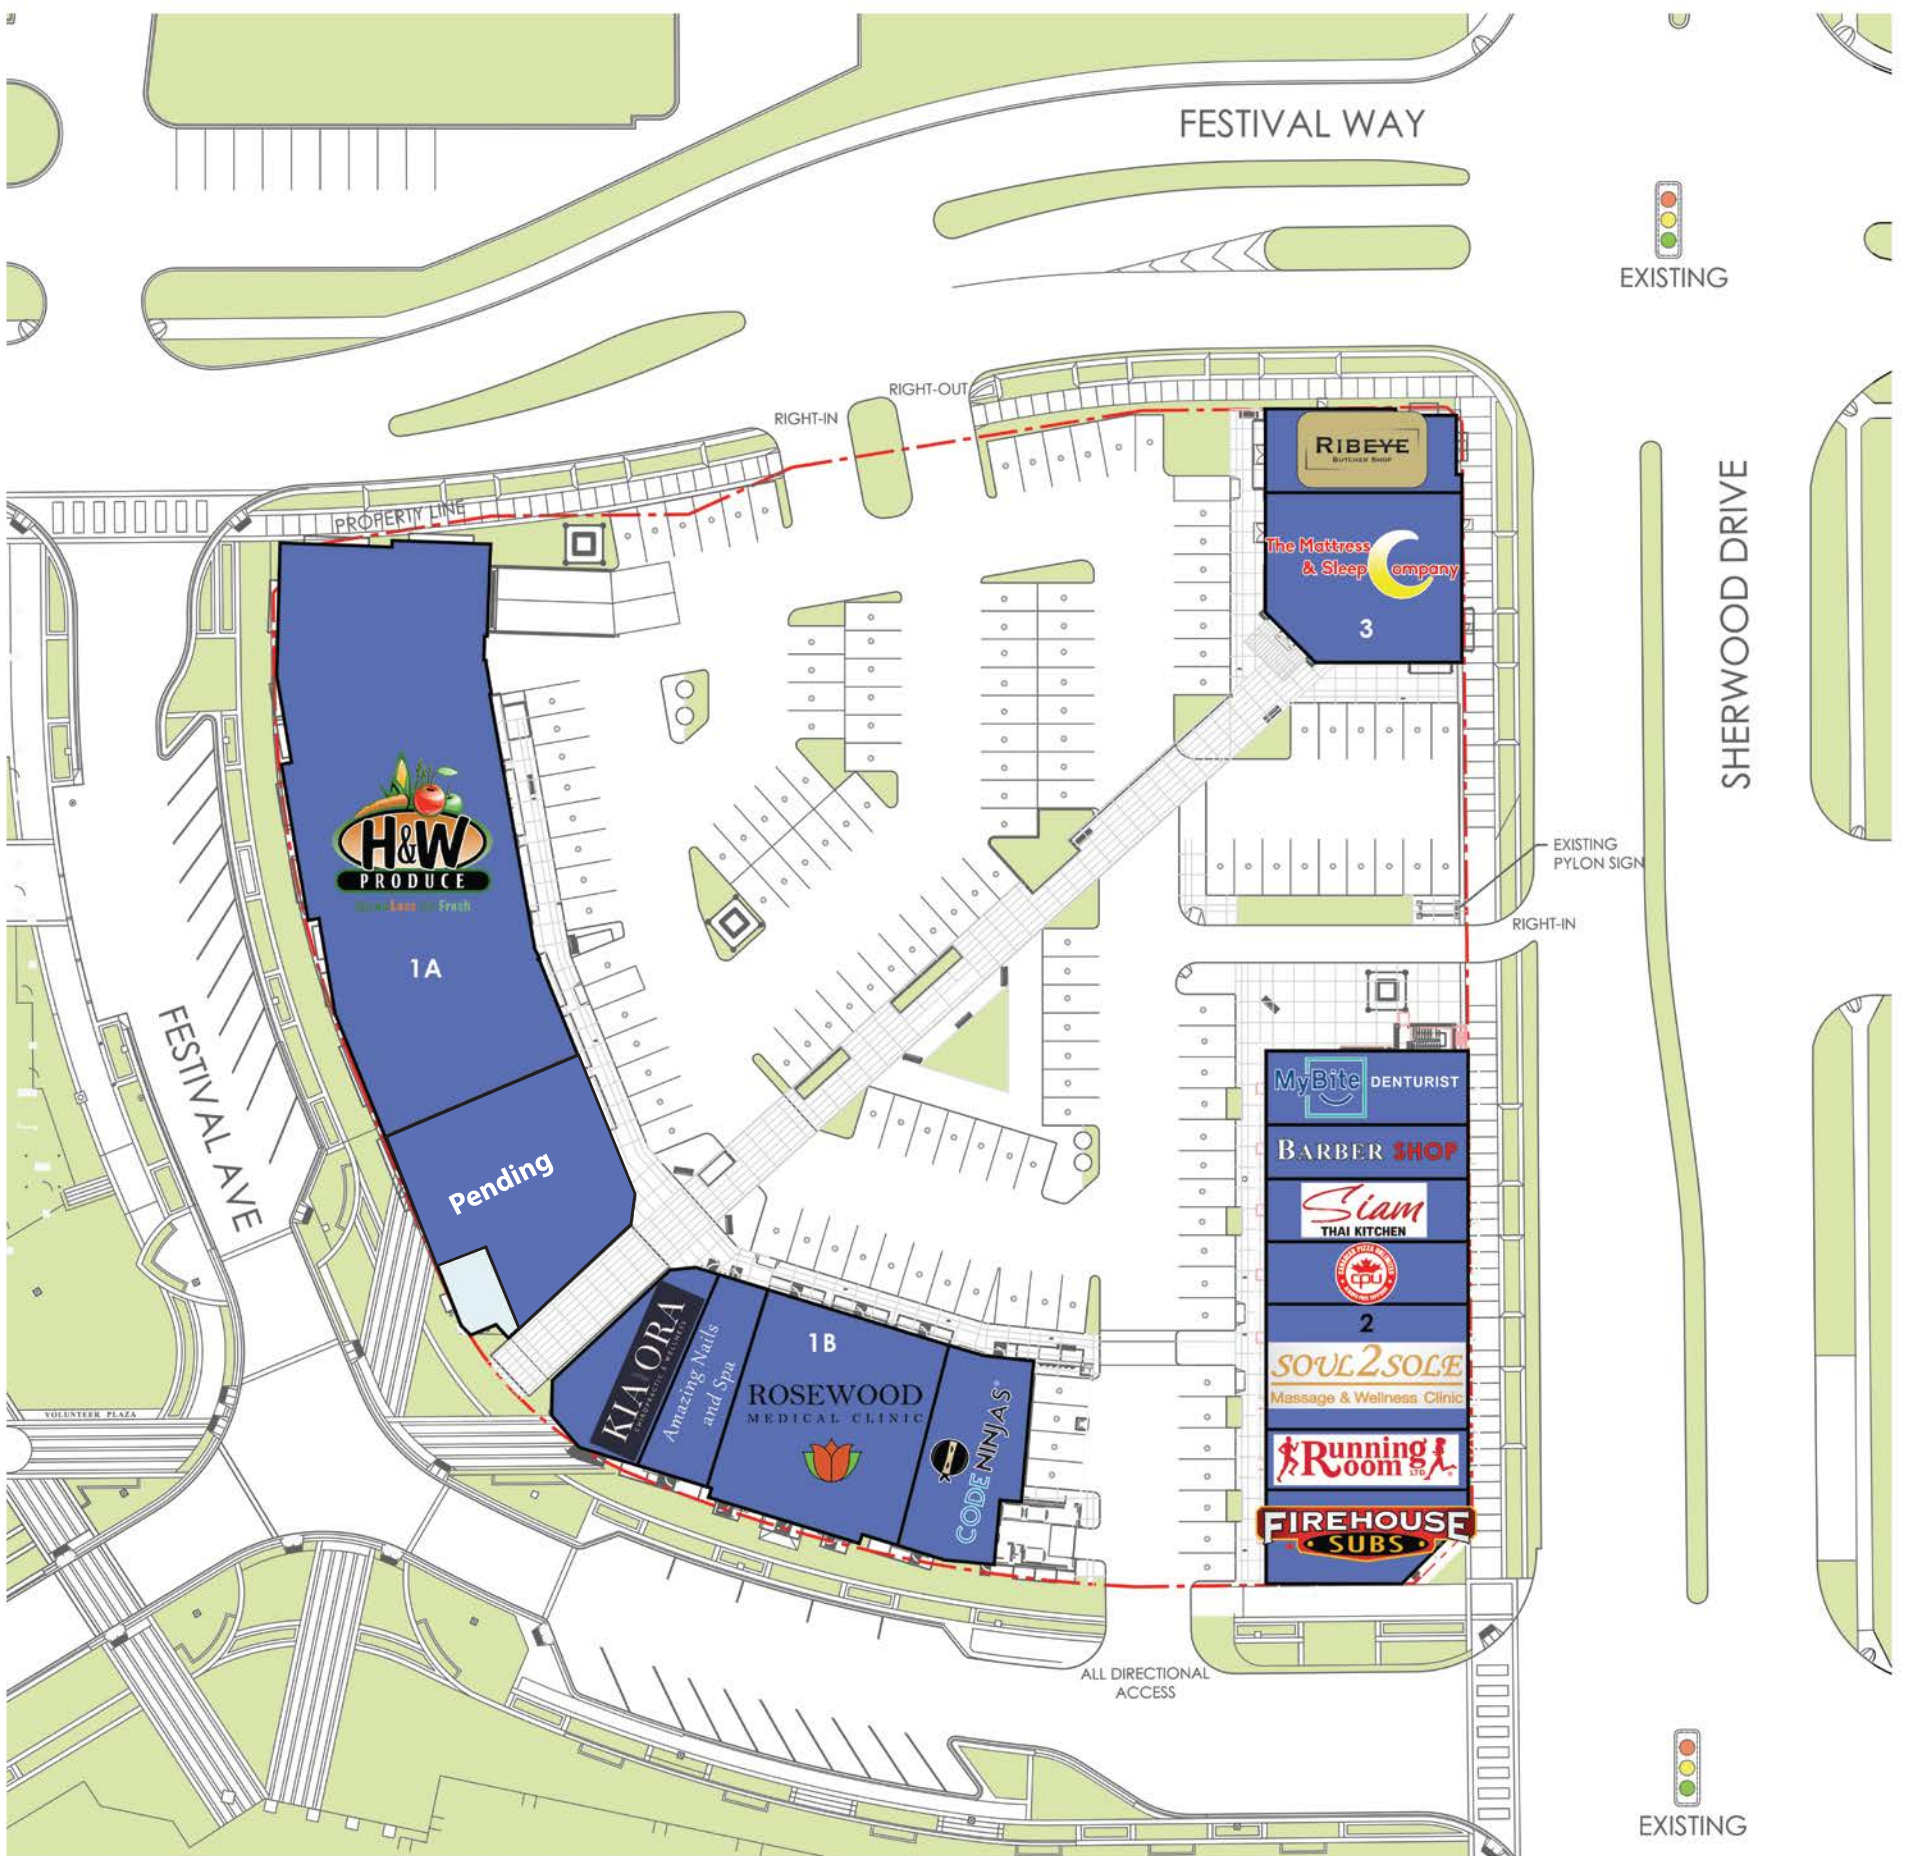

The Market at Centre in the Park

THE MARKET
at centre in the park

Population Statistics

	3 KM	5 KM	7 KM	Strathcona County
Population 2025	45,537	74,593	83,210	99,225
Population est. 2030	48,314	85,681	95,764	113,024
Households	18,524	30,494	34,395	39,869
Med. HHI	\$129,115	\$134,301	\$132,188	\$124,000

ChoiceProperties