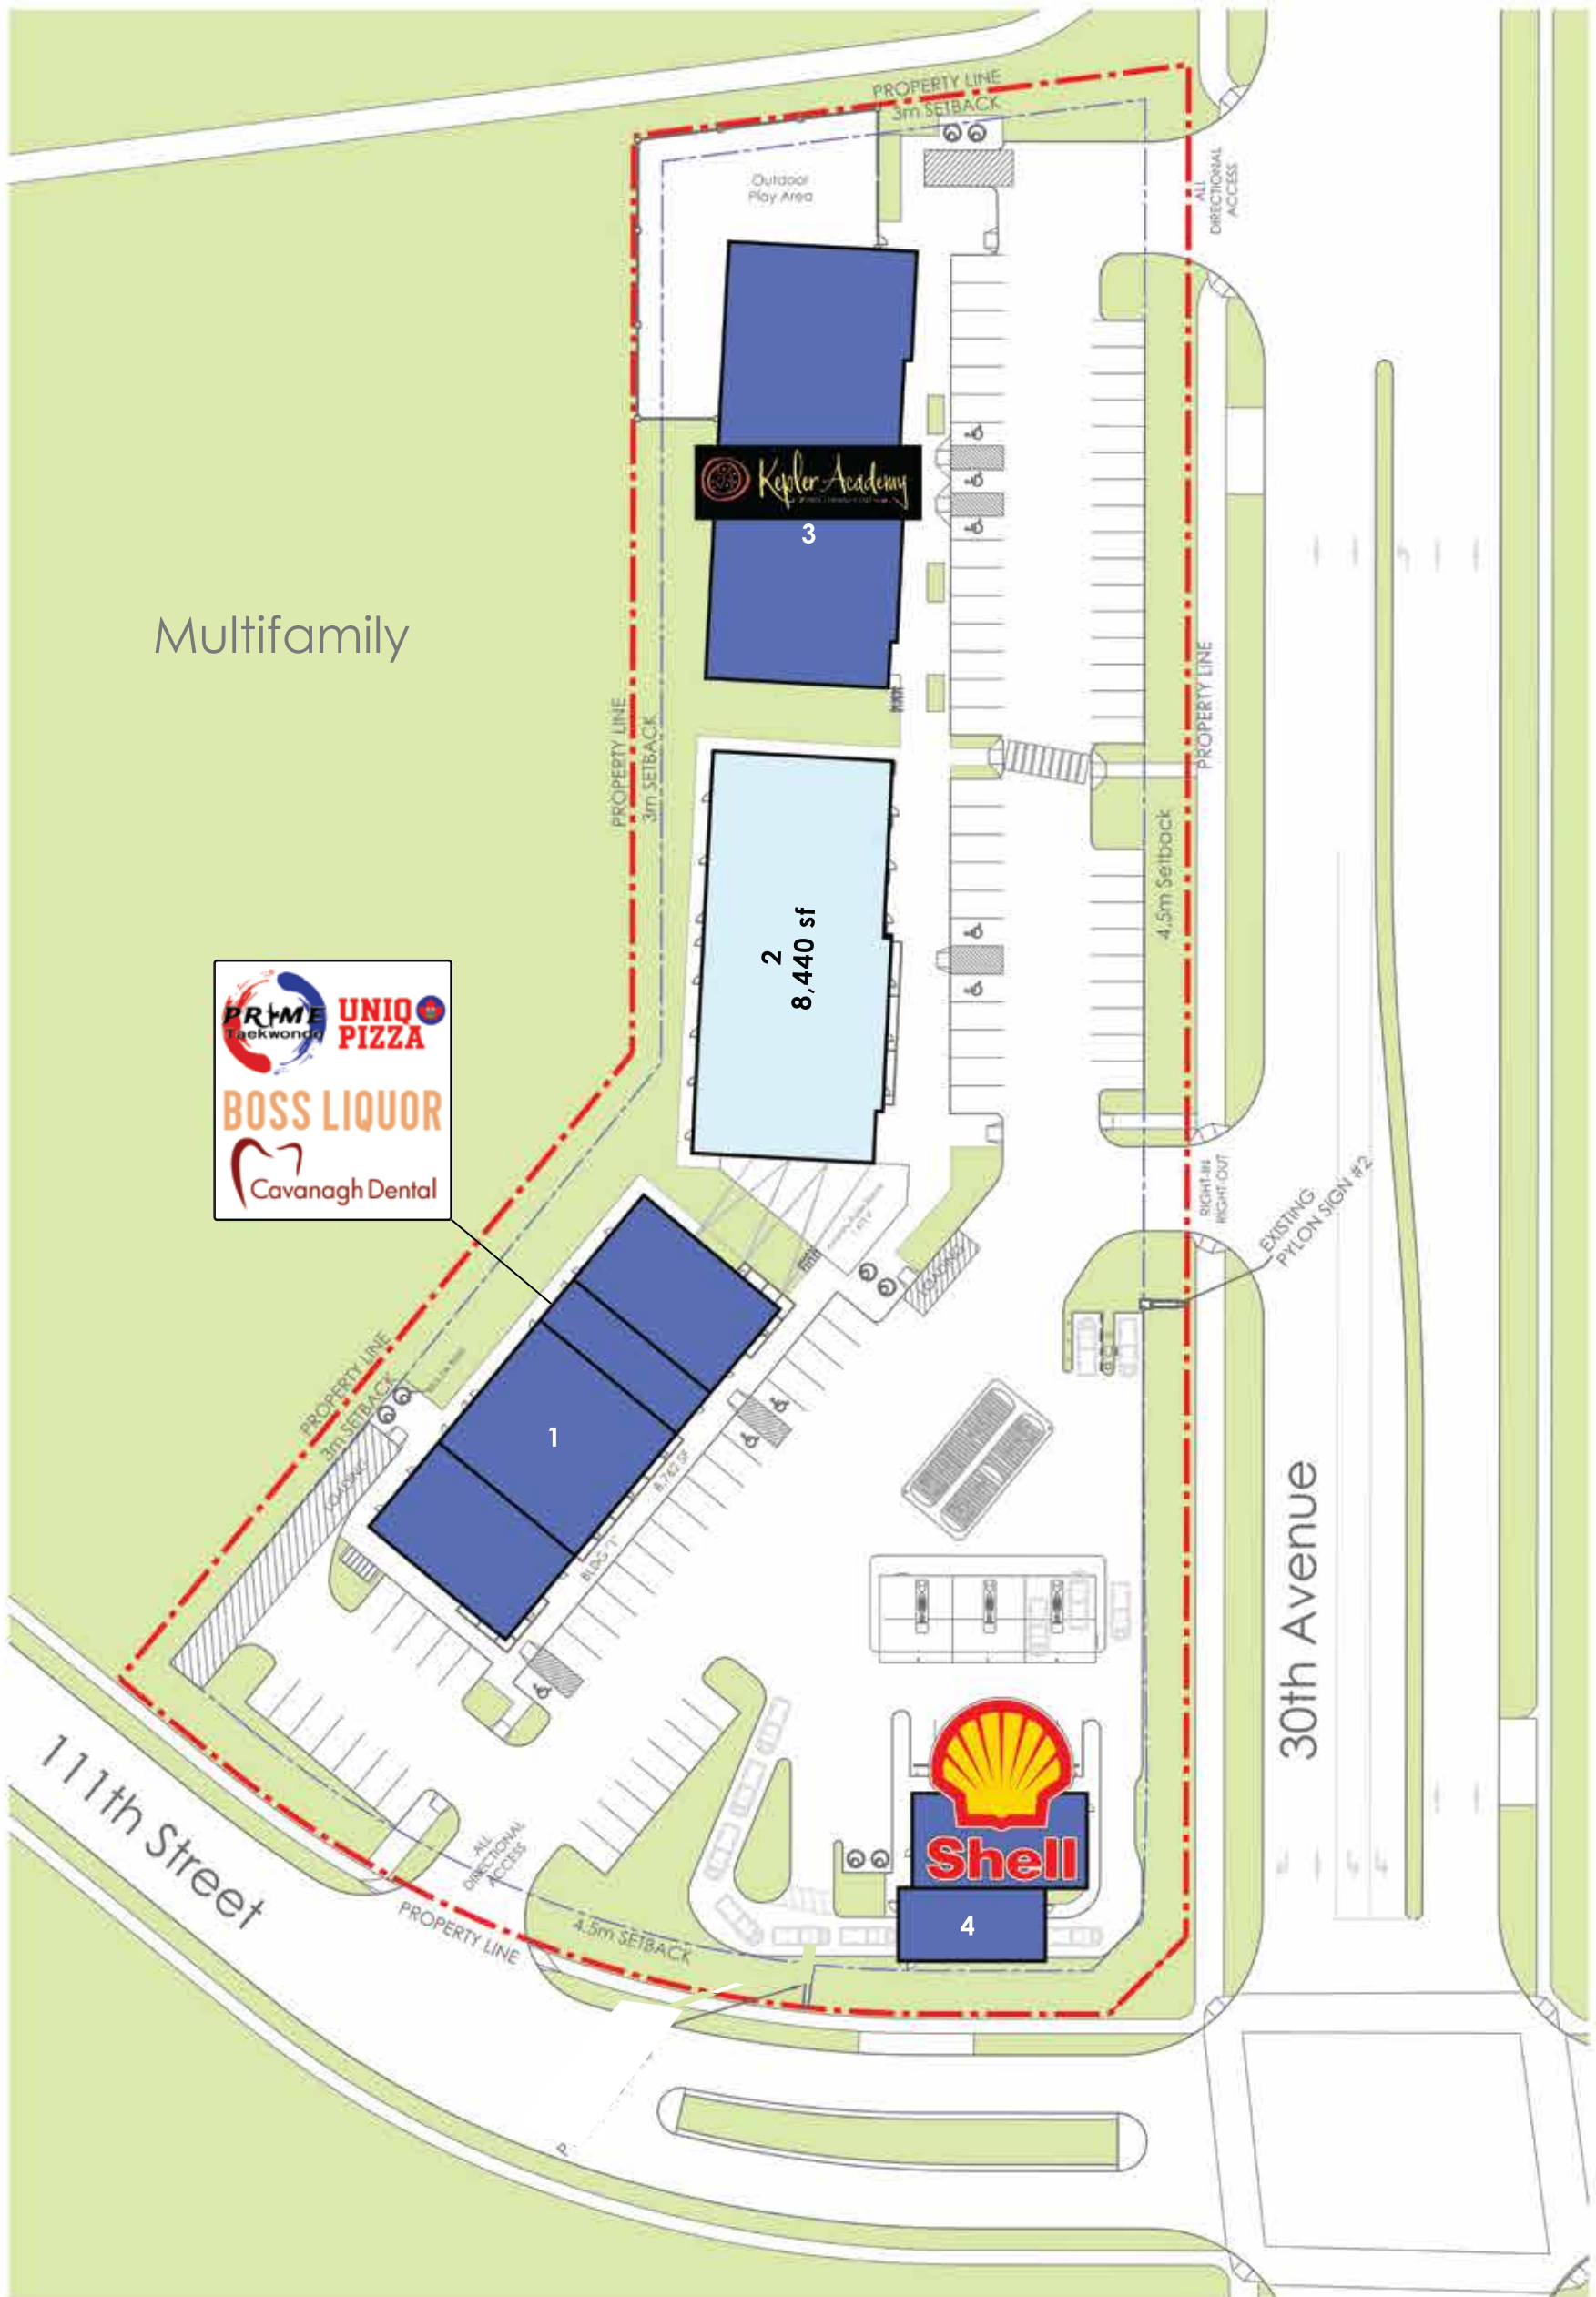

Cavanagh

Multifamily

Population Statistics

	3 KM	5 KM	7 KM	Edmonton
Population 2022	45,995	100,624	193,283	1,010,899
Population est. 2027	53,768	113,407	218,374	1,116,700
Households	16,740	36,114	70,120	396,400
Avg. HHI	\$123,242	\$128,880	\$124,364	\$110,600