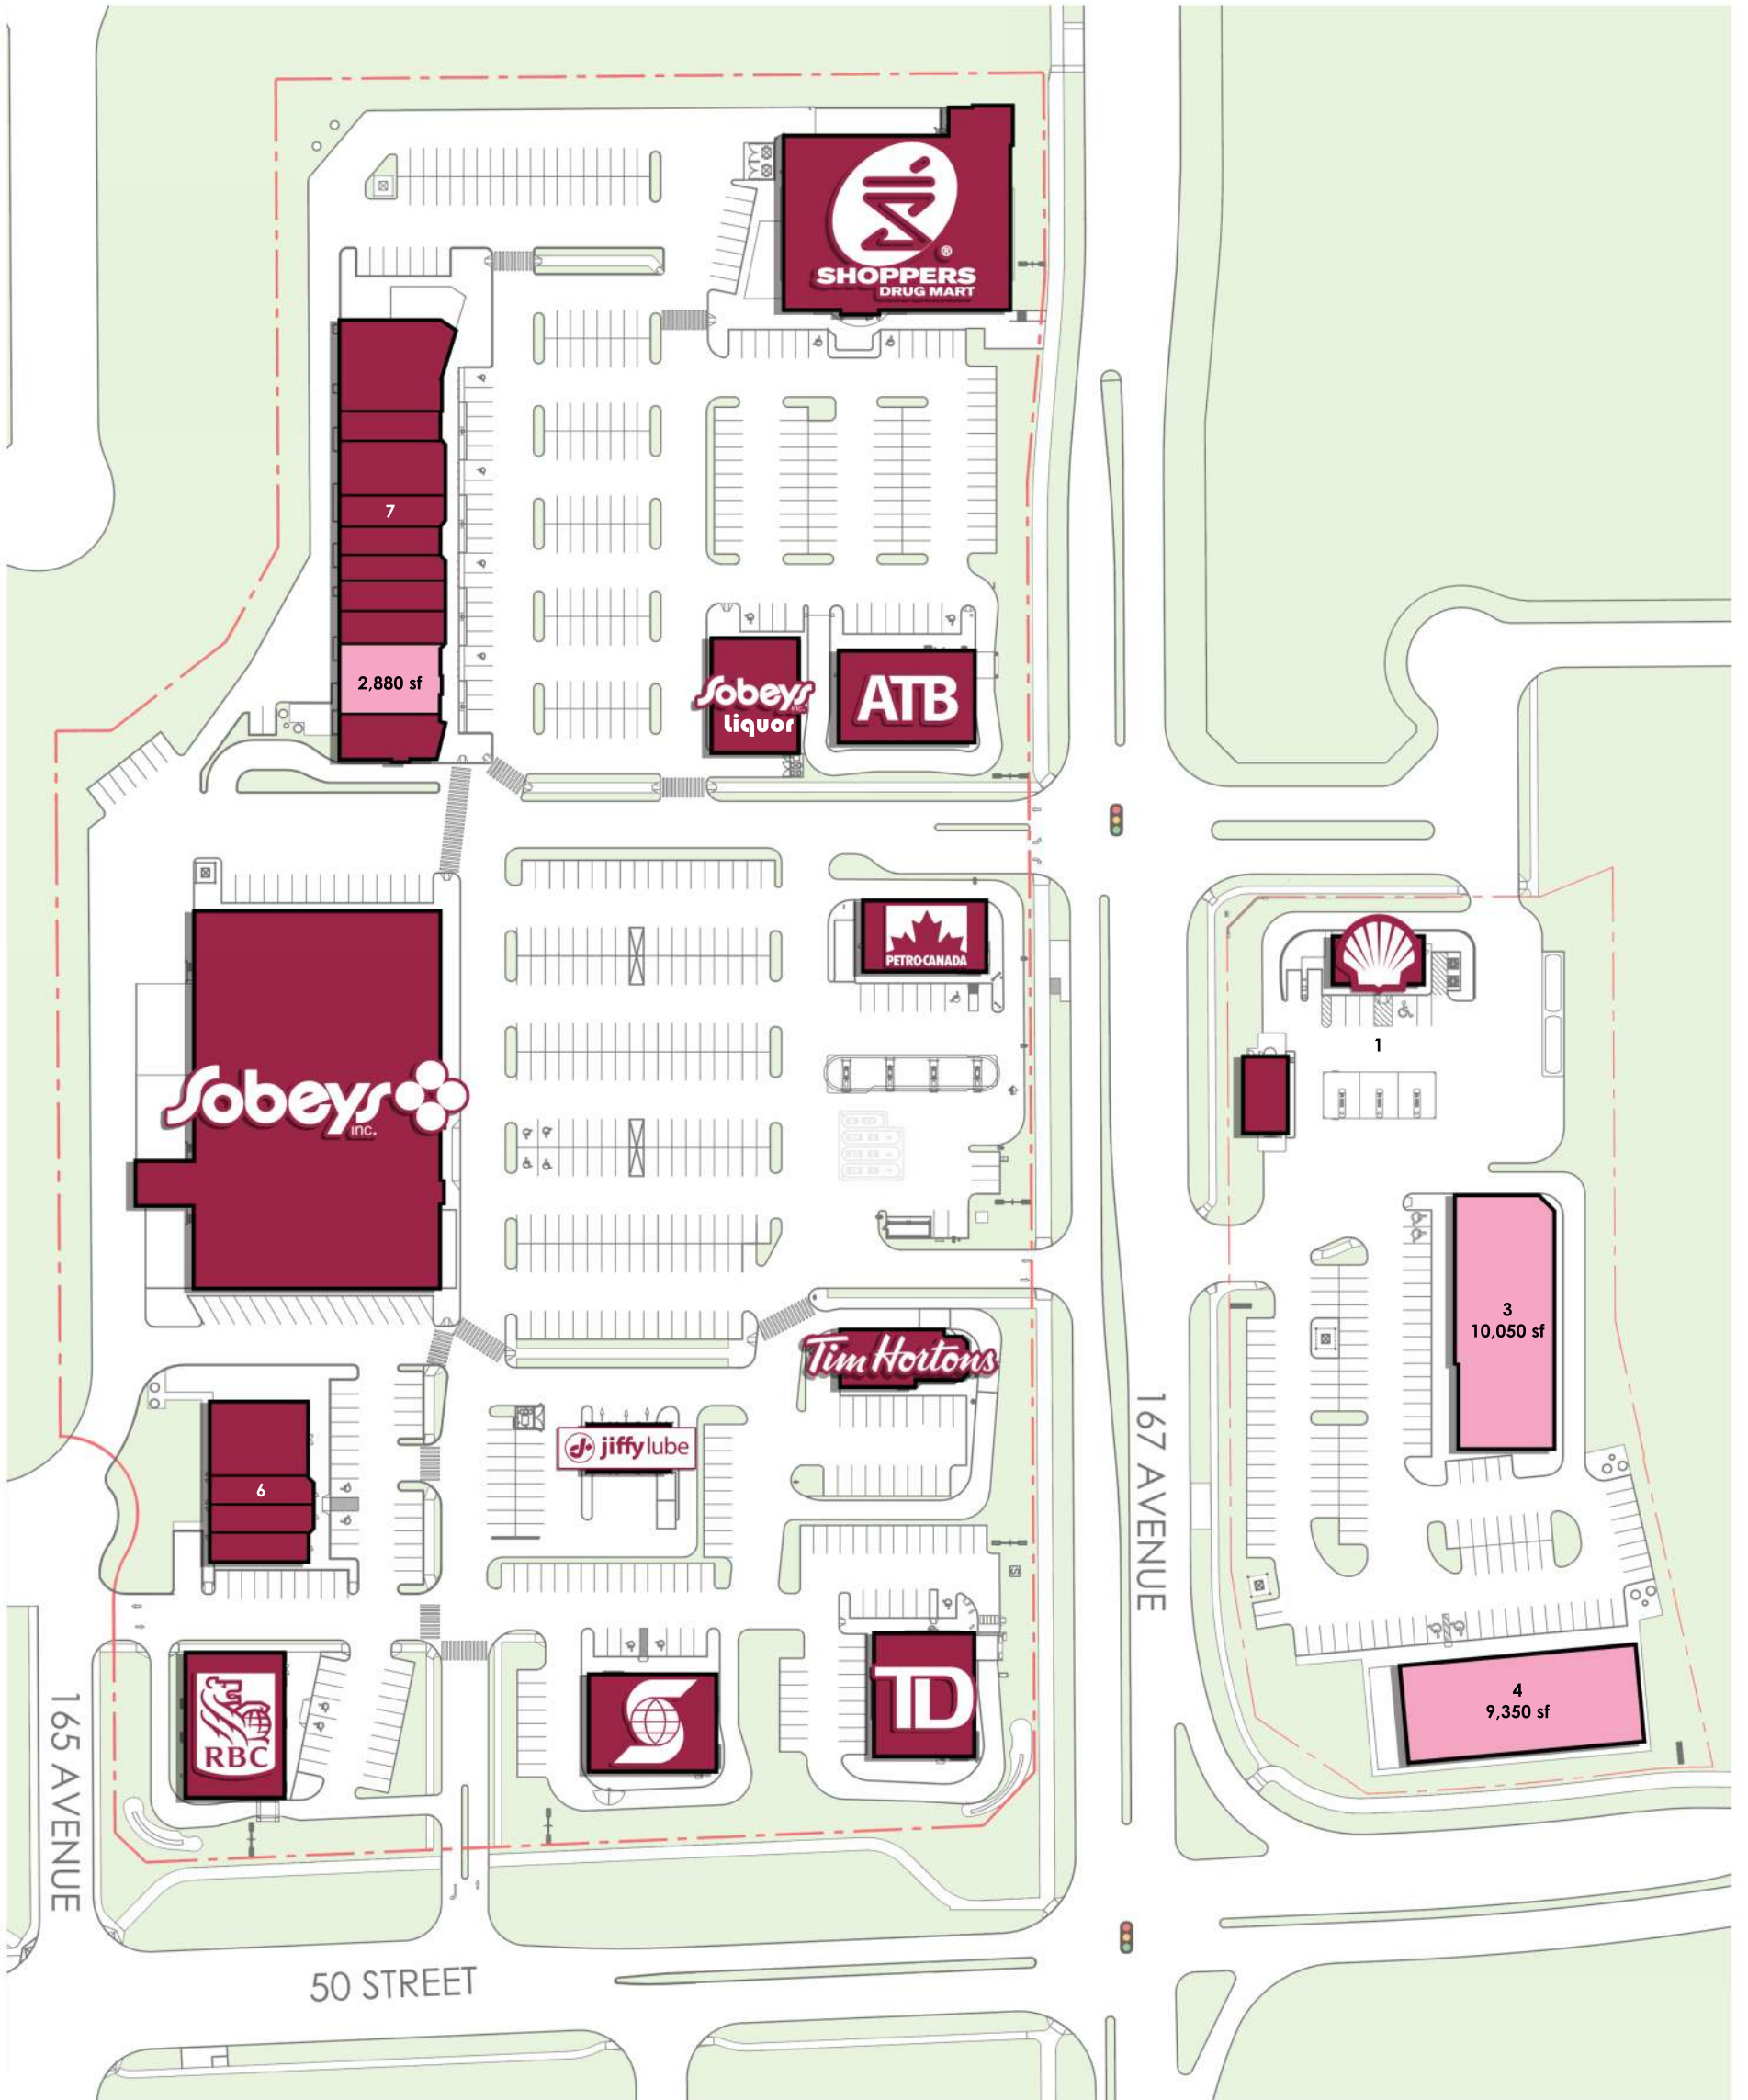

Hollick Kenyon / McConachie Plaza

Population Statistics

	3 KM	5 KM	7 KM	Edmonton
Population 2017	52,529	129,598	206,490	895,791
Population est. 2022	58,246	140,952	223,251	982,920
Households	17,418	44,673	73,630	354,924
Avg. Income	107,227	102,537	99,327	99,602

Hollick Kenyon

Building 6	Building 7
Hollick K. Dental Best Fit Tailoring Qubo Salon & Spa Mary Brown's	Original Joe's UFO Pizza Pet Valu Great Clips Subway Q-Nails CO DO HUE H&R Block 2,880 sf Available Second Cup

McConachie Plaza

Building 1	Building 3	Building 4
Shell	10,050 sf Available	9,350 sf Available

Anchors/Pads
Sobey's Shoppers Drug Mart Sobey's Liquor ATB Petro-Canada Tim Hortons Jiffy Lube TD Bank Scotiabank Royal Bank