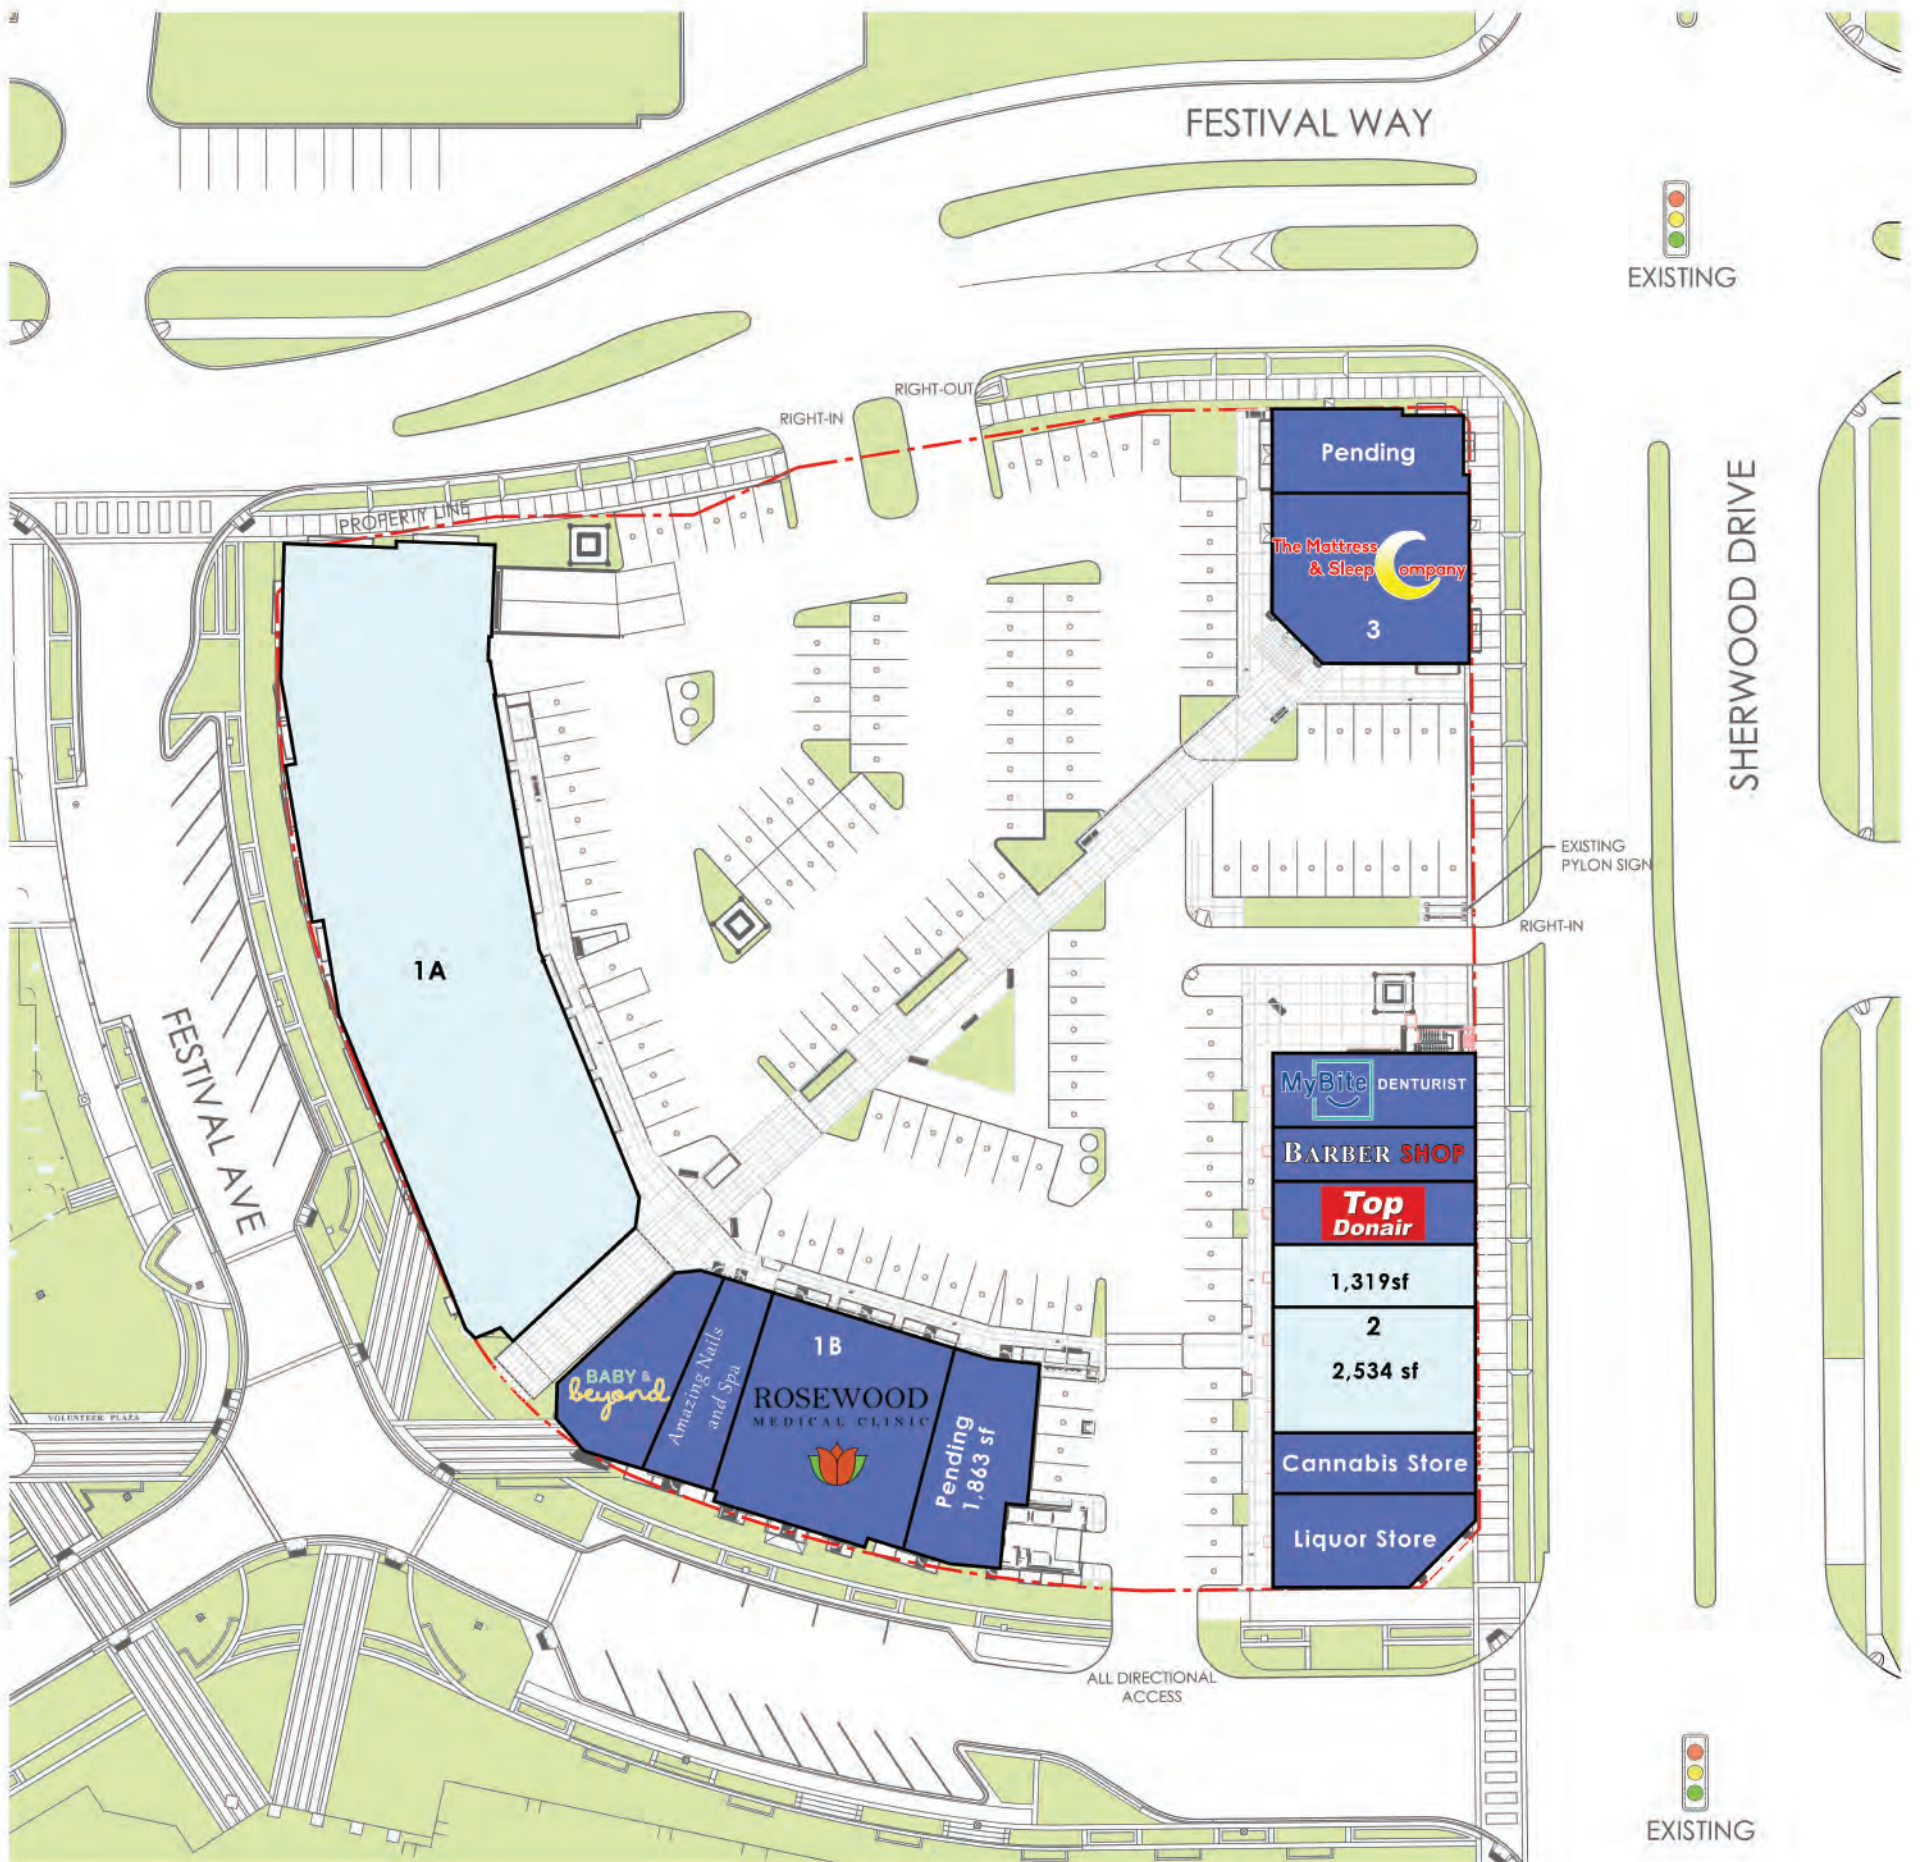

The Market at Centre in the Park

THE MARKET
at centre in the park

Population Statistics

	3 KM	5 KM	7 KM	Strathcona County
Population 2022	45,244	74,947	83,234	99,225
Population est. 2027	47,596	82,576	92,254	
Households	17,376	28,330	31,511	37,125
Avg. HHI	\$138,629	\$144,305	\$143,340	\$148,000

ChoiceProperties